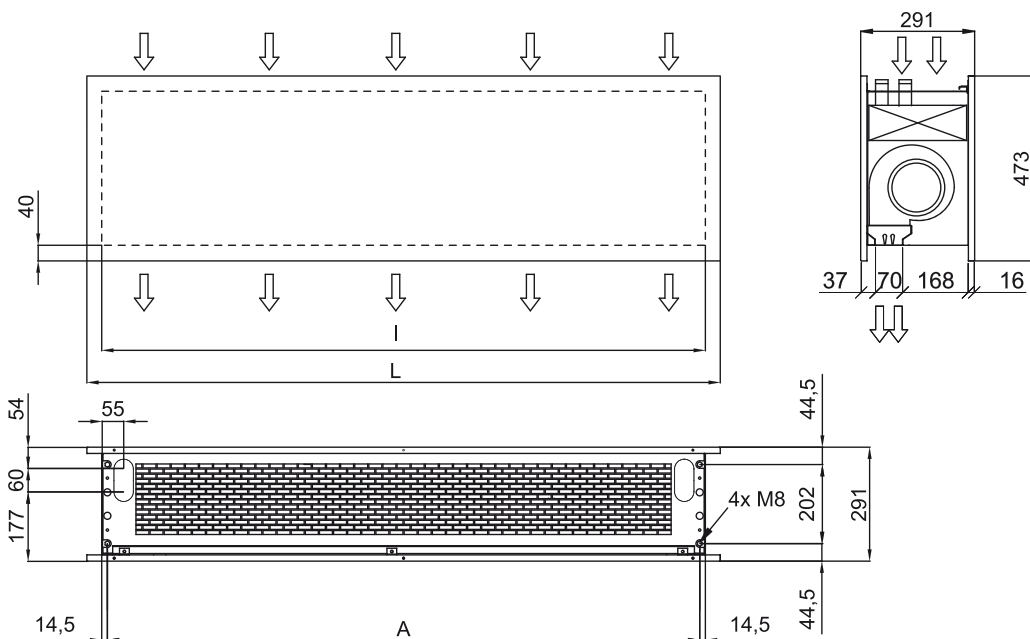

60Hz

Varmepumpe - DX 1:1

Modell	(m ³ /h)	(m)
ZEN ECG 1000 DX10-DA	5/8" - 3/8"	
ZEN ECG 1500 DX13-DA	5/8" - 3/8"	
ZEN ECG 1500 DX15-DA	5/8" - 3/8"	
ZEN ECG 2000 DX24-DA	3/4" - 3/8"	
ZEN ECG 2500 DX25-DA	3/4" - 3/8"	
ZEN ECG 2500 DX29-DA	7/8" - 3/8"	

Varmepumpe - VRV

Modell	(m ³ /h)	(m)
ZEN ECG 1000 VRV10-DA	5/8" - 3/8"	
ZEN ECG 1500 VRV13-DA	5/8" - 3/8"	
ZEN ECG 1500 VRV15-DA	5/8" - 3/8"	
ZEN ECG 2000 VRV20-DA	3/4" - 3/8"	
ZEN ECG 2000 VRV24-DA	3/4" - 3/8"	
ZEN ECG 2500 VRV25-DA	3/4" - 3/8"	
ZEN ECG 2500 VRV29-DA	7/8" - 3/8"	

Dimensjoner

	L	I	A
Zen 1000	1220	1140	1115
Zen 1500	1620	1544	1515
Zen 2000	2120	2044	2015
Zen 2500	2620	2544	2515